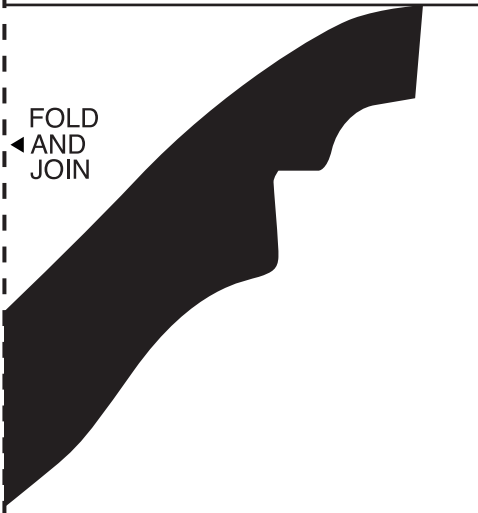

WALL - 225mm

CHECK THE SCALE AGAINST ANY STANDARD RULER

* When printed on an A4 page
Please set your PRINTER scale to NONE

2 PAGES: Fold the dotted lines and then join.

FOLD AND JOIN

FOLD AND JOIN

FOLD
AND
JOIN

T10

Georgian **Large Archatus**

FOLD AND JOIN