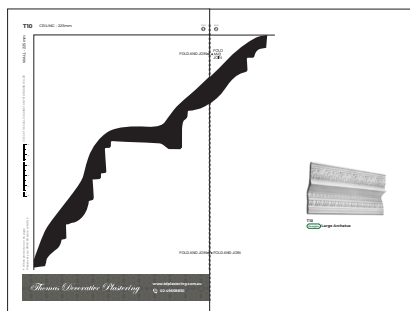

WALL - 225mm

CHECK THE SCALE AGAINST ANY STANDARD RULER

* When printed on an A4 page
Please set your PRINTER scale to NONE

2 PAGES: Fold the dotted lines and then join.

FOLD AND JOIN

FOLD AND JOIN

FOLD
AND
JOIN

T10

Georgian **Large Archatus**

FOLD AND JOIN