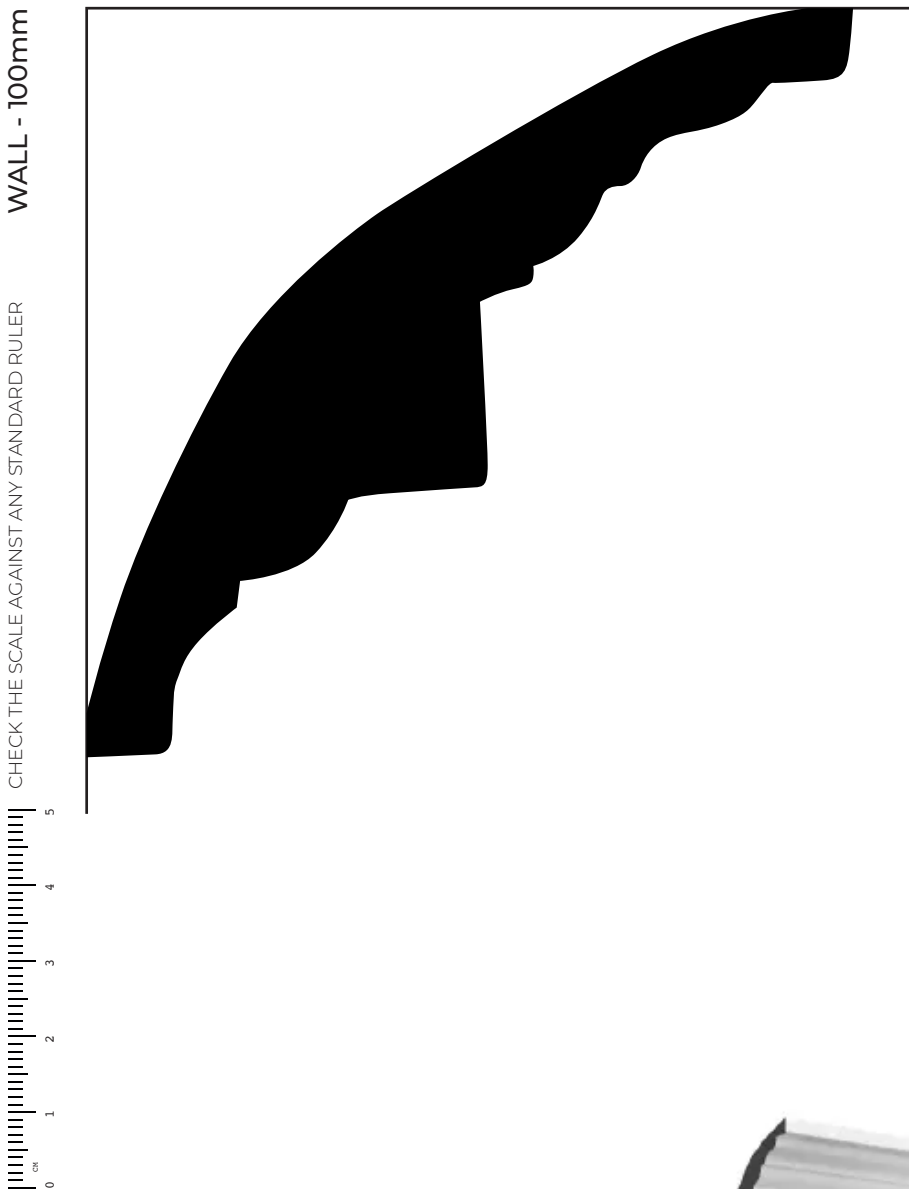

T5 CEILING - 100mm

1:1 SCALE*

T5
Georgian Small Block

* When printed on an A4 page
Please set your PRINTER scale to NONE