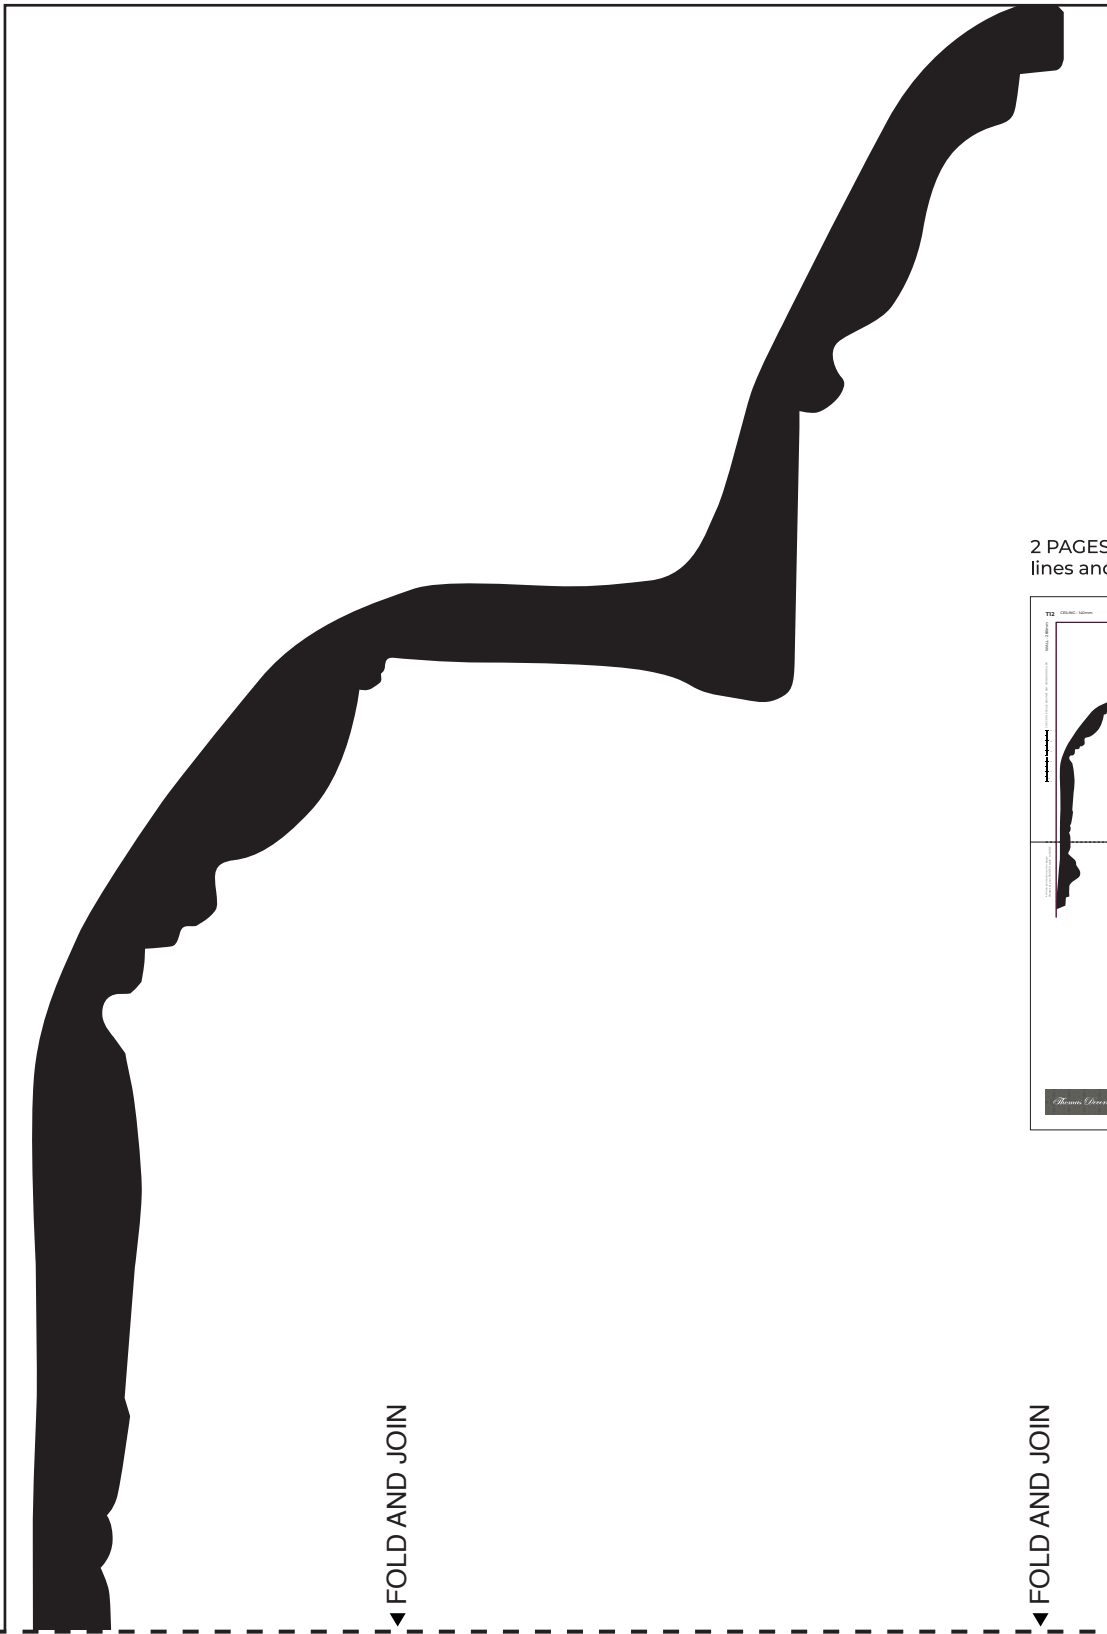

WALL - 280mm

CHECK THE SCALE AGAINST ANY STANDARD RULER

▼ FOLD AND JOIN

▼ FOLD AND JOIN

2 PAGES: Fold the dotted lines and then join.

\* When printed on an A4 page  
Please set your PRINTER scale to NONE

▲ FOLD AND JOIN

▲ FOLD AND JOIN

**T12**

*Georgian*

**Large Crest**

*Thomas's Decorative Plastering*

[www.tdplastering.com.au](http://www.tdplastering.com.au)

 02 49658830