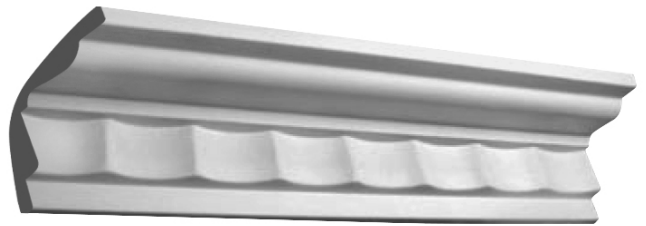

**T33** CEILING - 90mm

1:1 SCALE\*

WALL - 80mm

CHECK THE SCALE AGAINST ANY STANDARD RULER

**T33**

*Art Deco* Fluted Pattern

\* When printed on an A4 page  
Please set your PRINTER scale to NONE

*Thomas's Decorative Plastering*