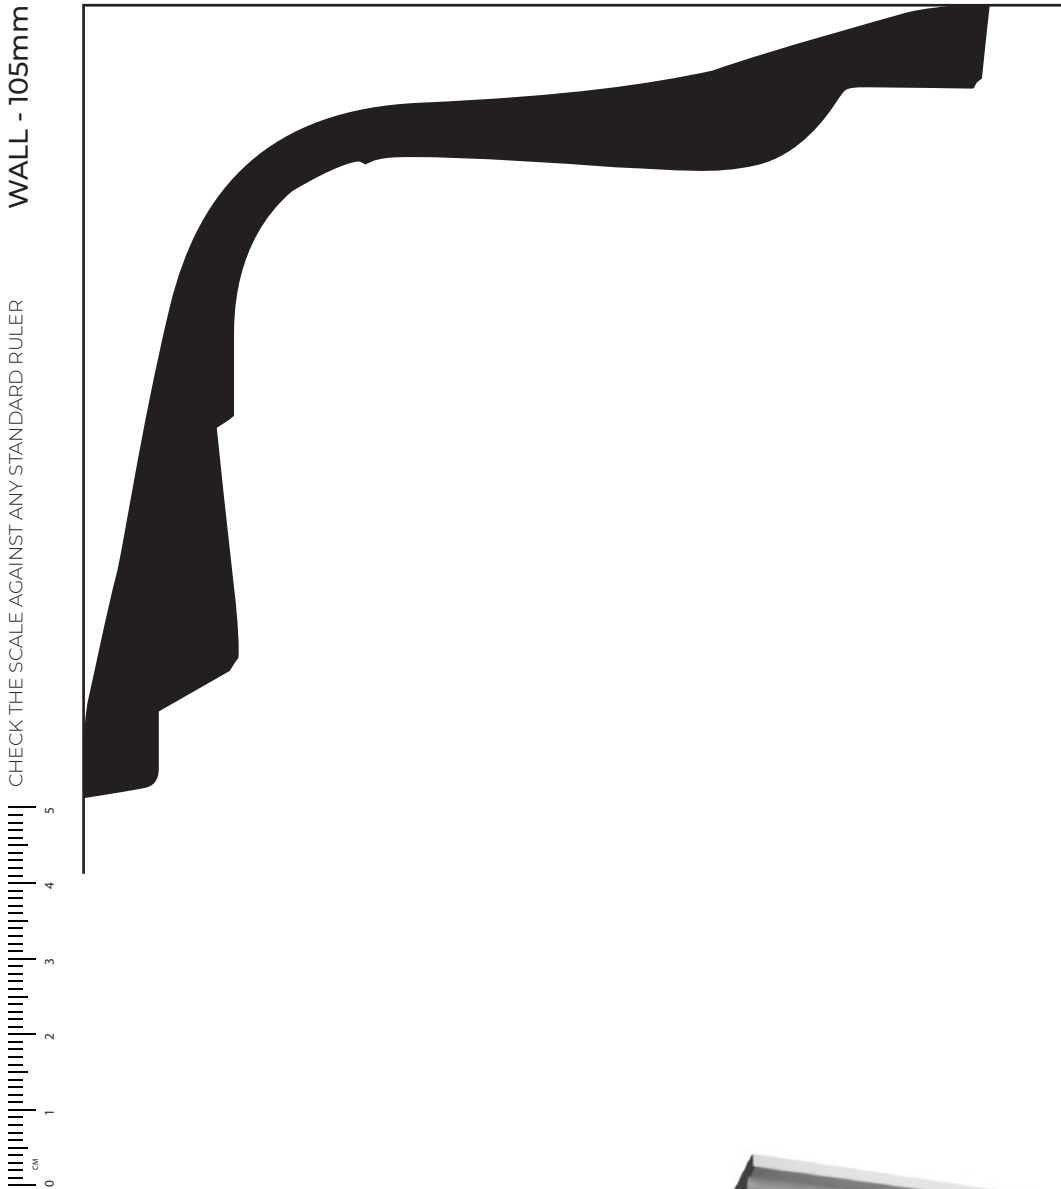

**SR A7** CEILING - 120mm

1:1 SCALE\*

**SRA7** Art Deco

\* When printed on an A4 page  
Please set your PRINTER scale to NONE

*Thomas's Decorative Plastering*

[www.tdplastering.com.au](http://www.tdplastering.com.au)