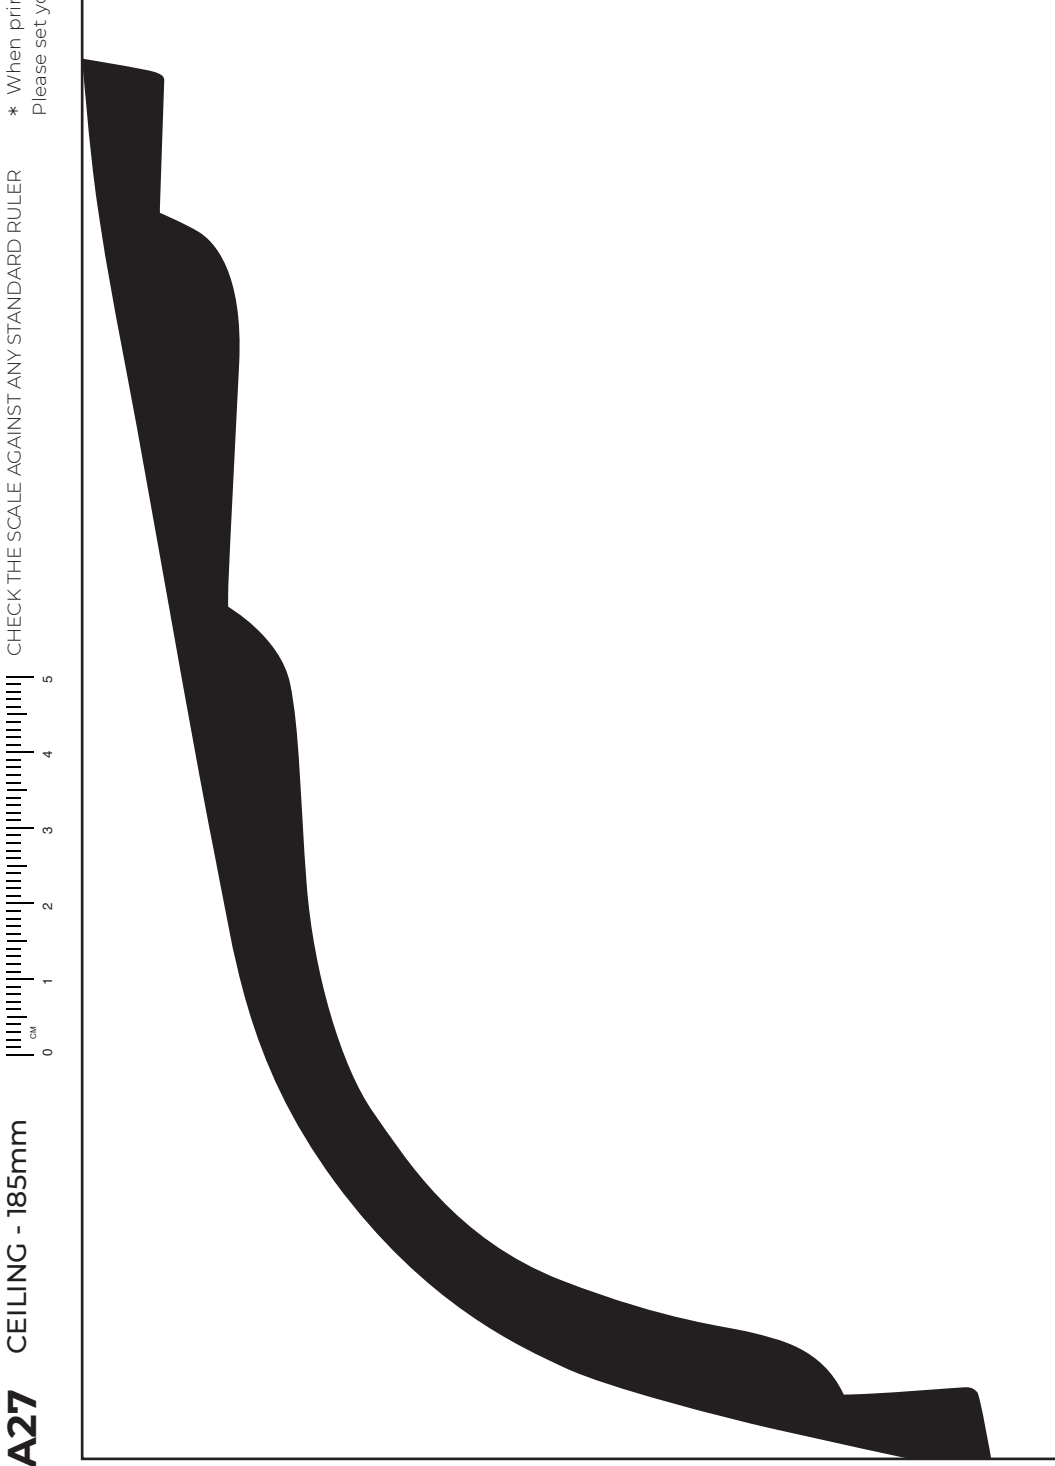

SR A27

CEILING - 185mm

CHECK THE SCALE AGAINST ANY STANDARD RULER

1:1 SCALE*

* When printed on an A4 page
Please set your PRINTER scale to NONE

WALL - 120mm

SR A27 **Colonial**

Thomas' Decorative Plastering