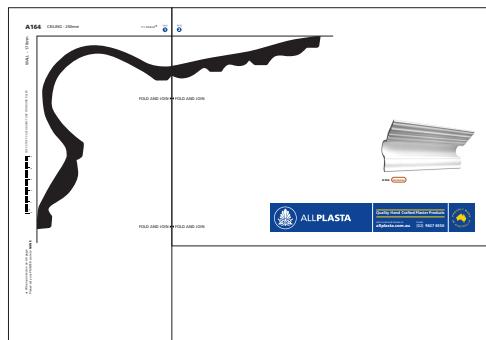

WALL - 170mm

CHECK THE SCALE AGAINST ANY STANDARD RULER

FOLD AND JOIN ►

FOLD AND JOIN ►

* When printed on an A4 page
Please set your PRINTER scale to **NONE**

2 PAGES: Fold the dotted lines and then join.

◀ FOLD AND JOIN