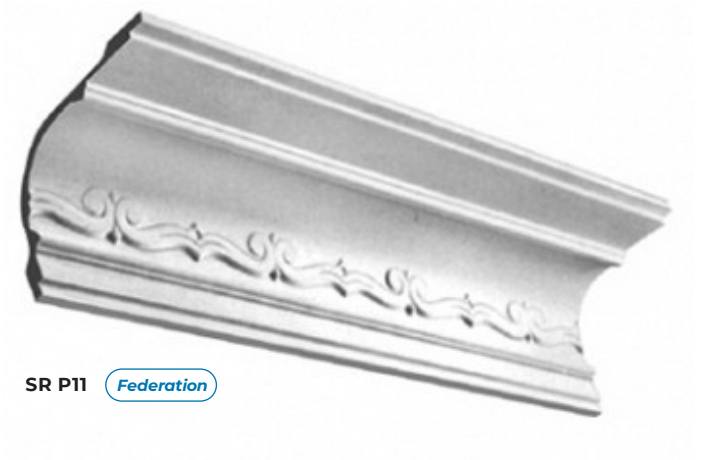

**SR P11**

CEILING - 150 mm

1:1 SCALE\*

WALL - 125 mm

CHECK THE SCALE AGAINST ANY STANDARD RULER

SR P11 **Federation**

\* When printed on an A4 page  
Please set your PRINTER scale to NONE

*Thomas' Decorative Plastering*